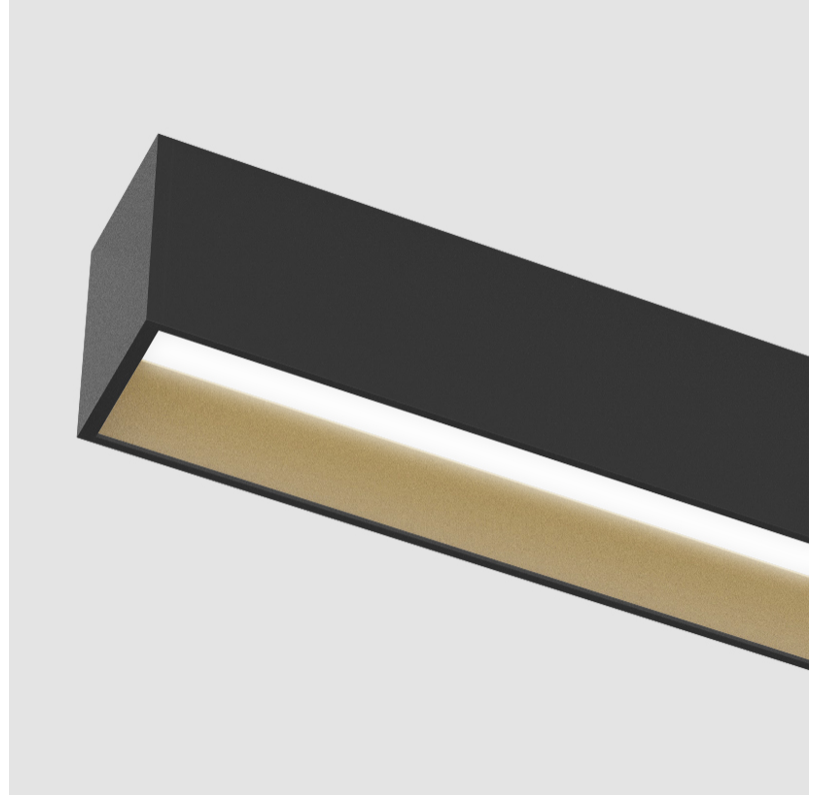

1. To build a product code in our configurator select the specify button on the base model # product page
2. To build a manual product code on this datasheet choose from the options listed below in blue font and add the suffix to the base model #

GENERAL

Series: Groove
Subseries: Groove Square
Brand: Prolicht
Division: Architectural
Mounting Type: Surface
Mounting Location: Ceiling
Subcategory: Profile

PHYSICAL

Shape: Rectangle
Length (mm): 895
Length (in): 35 1/4
Width (mm): 80
Width (in): 3 1/8
Height (mm): 120
Height (in): 4 3/4
Light Distribution: Direct
Weight (kg): 4.155
Weight (lbs): 9.14
Diffuser: PMMA - Opal
Fixture Finish: ANA / SSR / BKV / CWI / CRY / HAB / MSR / UFT / ITA / RUA / OGR / FTG / MYG / RWR / LOD / PUS / FRO / FUP / KIA / POP / BLS / SPG / MEY / GOH / GUM / CHC / COM / ABZ / JAG / OBR / MOS / ROR
Fixture Material: Aluminum

ELECTRICAL

Lamp Type: LED (Zhaga Standard)
Input Wattage (W): 15.2
Total Output Wattage (W): 12 / 11.1 (3500K)
Dimming: 0-10V Dimming / Phase Dimming (120Vac Only)
Driver Included: Yes
Driver Location: Integrated
Driver Type: Constant Current - 120 / 277Vac
Driver Class: Class 2
Input Voltage (V): 120 - 277
Constant Current (MA): 350 / 375 (3500K)

LED

Color Temperature (°K): 3000 / 3500 / 4000
Max. Delivered Lumen (lm): 1030 / 1058 / 1080
CRI: >90 CRI
Lamp Life (hrs): 50000

OPTICAL

RATINGS AND CERTIFICATIONS

Certified By: Certified for North American Standards
IP rating: IP20