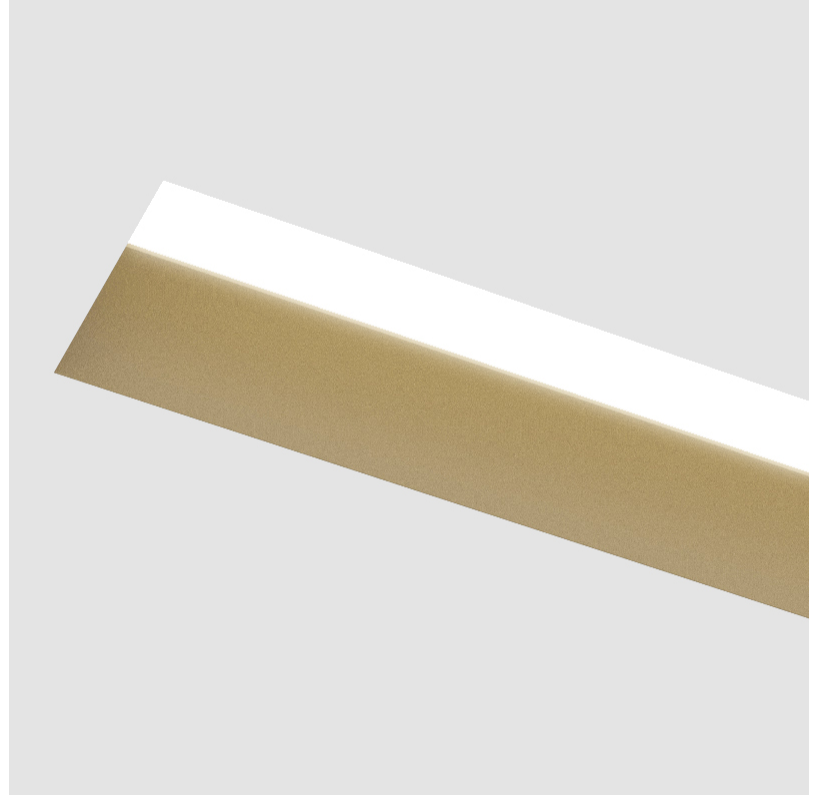

PHYSICAL

Shape: Rectangle
Length (mm): 880
Length (in): 34 5/8
Width (mm): 75
Width (in): 2 15/16
Height (mm): 135
Height (in): 5 5/16
Ceiling Thickness (mm): 10 / 12.5 / 15
Ceiling Thickness (in): 3/8 or 1/2 or 9/16
Min. Recessing Depth (mm): 170
Min. Recessing Depth (in): 6 11/16
Light Distribution: Direct
Weight (kg): 3.786
Weight (lbs): 8.33
Diffuser: PMMA - Opal
Fixture Finish: SSR / BKV / CWI / CRY / HAB / UFT / ITA / RUA / FTG / MYG / LOD / PUS / FRO / FUP / KIA / POP / BLS / SPG / MEY / GOH / GUM / CHC / COM / ABZ / JAG / OBR / MOS / ROR
Fixture Material: Aluminum
Cut-out Measurements: 890mm / 35 1/16" x 92mm / 3 5/8"
Upon Request: Unique Sizes Unique Ceiling Thickness

ELECTRICAL

Lamp Type: LED (Zhaga Standard)
Input Wattage (W): 15.2
Total Output Wattage (W): 12 / 11.2 (3500K)
Dimming: 0-10V Dimming / Phase Dimming (120Vac Only)
Driver Included: Yes
Driver Location: Integrated
Driver Type: Constant Current - 120 / 277Vac
Driver Class: Class 2
Input Voltage (V): 120 - 277
Constant Current (MA): 350 / 375 (3500K)

LED

Color Temperature (°K): 3000 / 3500 / 4000
Max. Delivered Lumen (lm): 1030 / 1058 / 1080
CRI: >90 CRI
Lamp Life (hrs): 50000
Upon Request: Special Color Temperature RGB-W Tunable White CRI (no minimum qty) price increase + longer lead time

OPTICAL

RATINGS AND CERTIFICATIONS

Certified By: Certified for North American Standards
IP rating: IP20