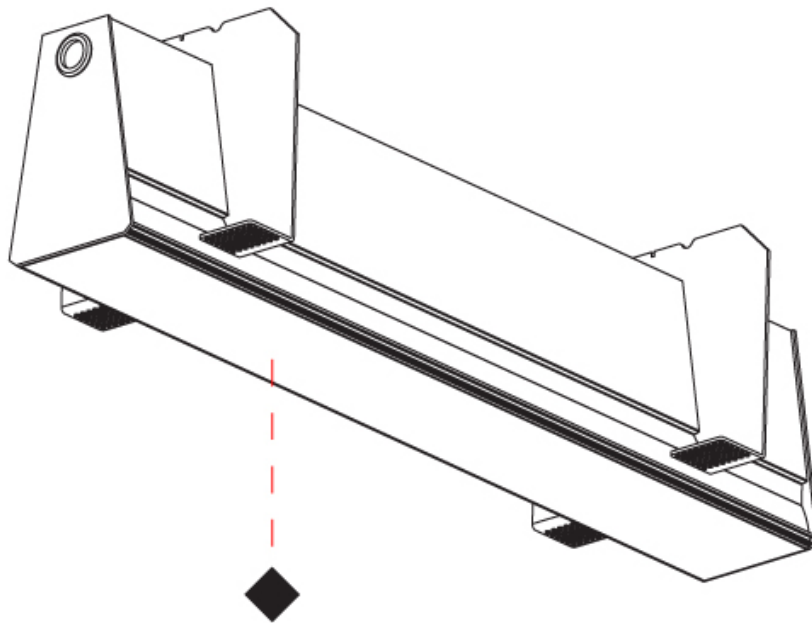

GROOVE SQUARE TRIMLESS

A35649-

PROJECT _____

TYPE _____

SPECIFIER _____

QUANTITY _____

DATE _____

A